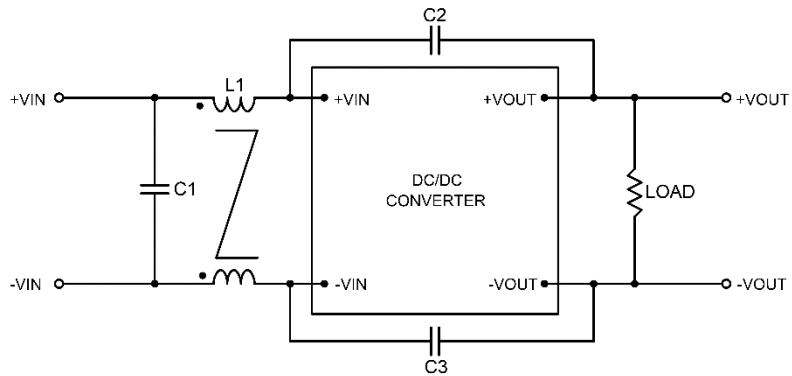

### External Filter meets Radiated EMI EN 55032 , class A; FCC part 15 ,level A

Model	Class A			
	C1	L1	C2	C3
MOWI20-24XXC	4.7 $\mu$ F/50V	120 $\mu$ H/120uH	---	220pF
MOWI20-48XXC	3.3 $\mu$ F/100V	120 $\mu$ H/120uH	220pF	220pF